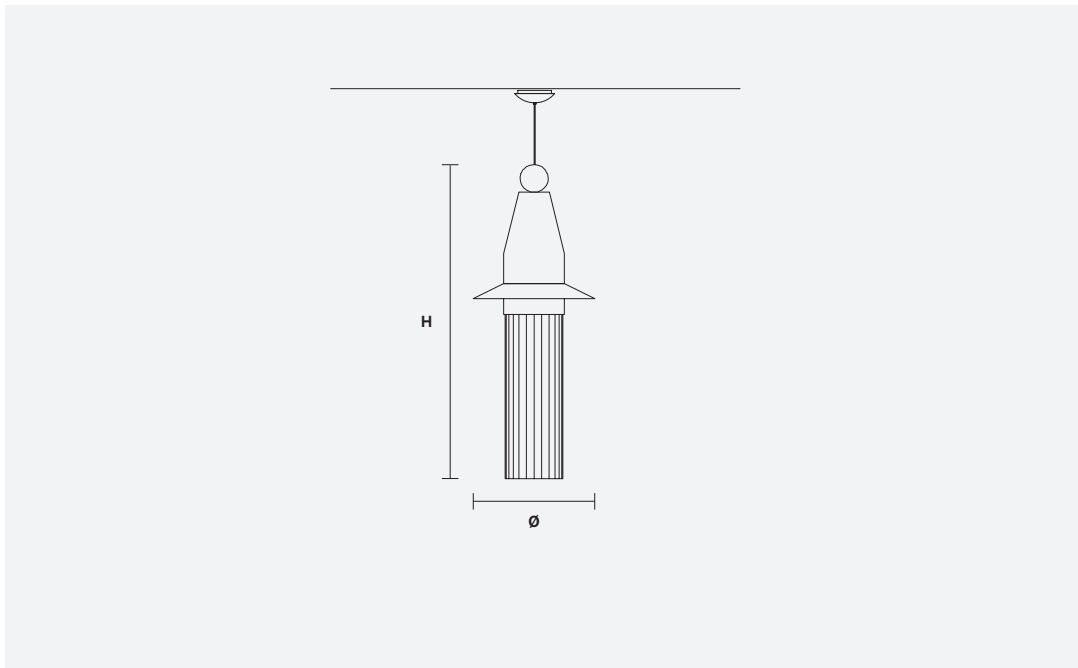

NAPPE N5

Design by: Marco Zito

MASIERO

Struttura in metallo verniciato con astine di metallo o diffusori in vetro. Illuminazione a LED.

Painted metal frame with metal beams or glass diffusers. LED lighting.

CE

H 40 cm / 15.74"
Ø 15 cm / 5.90"

1 x LED COB 5W 3000K 750 lm
NOT DIMMABLE

ALL WHITE

MIXED COLOURS

V95

V95

V21