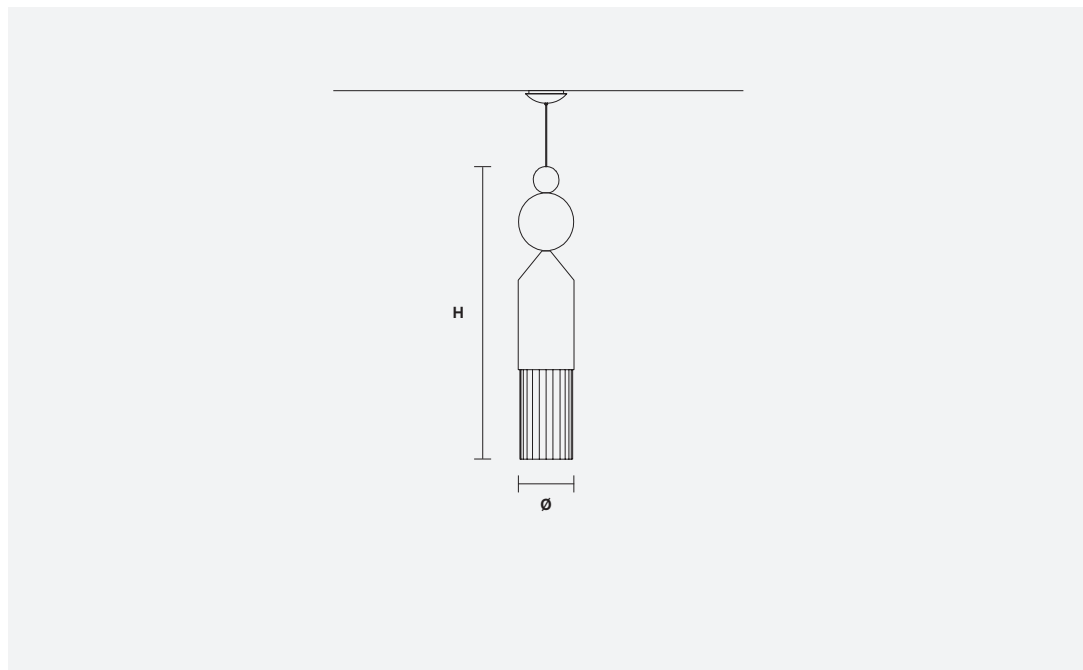

CE

H 38 cm / 14.96"

Ø 7.5 cm / 2.95"

1 x LED COB 5W 3000K 750 lm  
NOT DIMMABLE

ALL WHITE

MIXED COLOURS

V95

V95