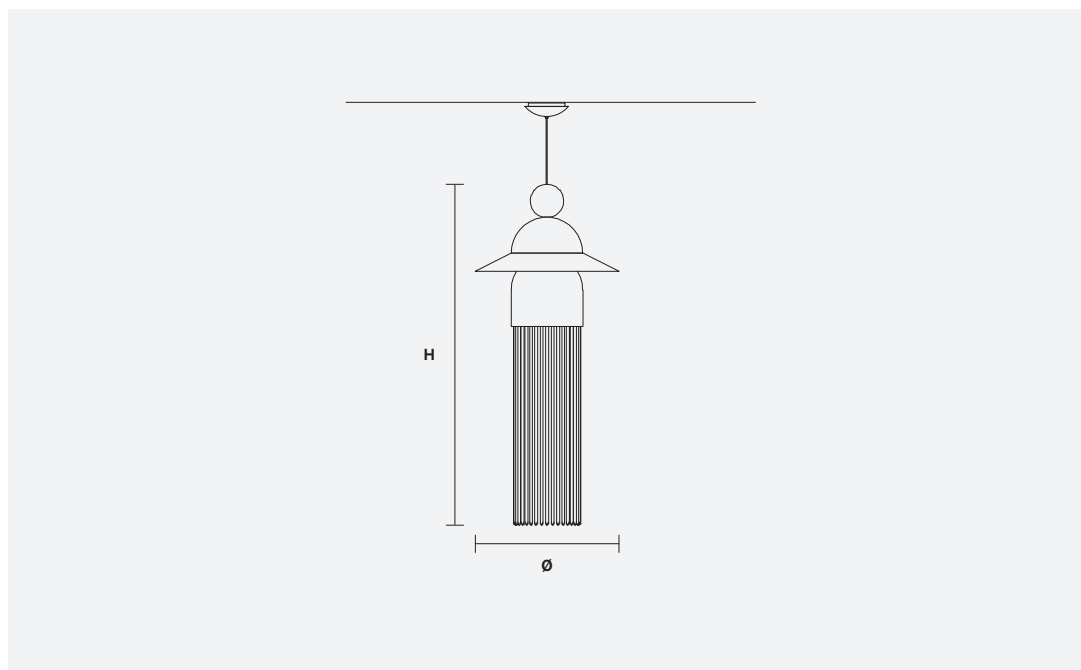

CE

H 36 cm / 14.17"

Ø 15 cm / 5.90"

1 x LED COB 5W 3000K 750 lm  
NOT DIMMABLE

ALL WHITE

MIXED COLOURS

V95

V95