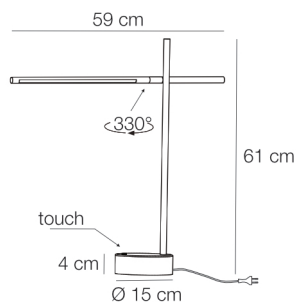

05103

Table lamp
6 W
900 Lumen
CRI90

Description: Designed as a light for reading, studying and working, it allows you to direct the light as required, adjusting the intensity by memory touch dimmer. Stable, handy, functional. Doc is simply practical, a lamp that offers a quick solution for lighting the work top, the desk and the relaxation corner. The light source rotates at 330 °, it highlights the desired area, ensuring visual comfort.

Plus: Built-in Led table lamp. The lamp is equipped with a joint on the base, a joint between the two rods and a joint on the source. This allows you to direct the light beam as you like. Memory touch dimmer on the base.

Structure	Dimmer	Led Light	Lens	ip	Difusser
AS	T (Touch)	H 2700 K	X (No lens)	X (IP20)	XX
BB					
NR					
OS					

From the same collection

ELESI LUCE S.r.l.
Via Magellano, 8
35010 Trebaseleghe (PD) | Italy