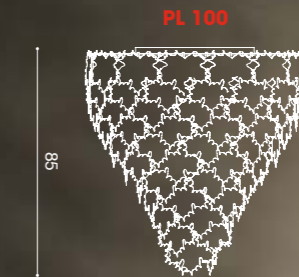

made
design Brian Rasmussen

Ø 37
14.8W LED 3000°K

Ø 66
27.7W LED 3000°K

Ø 98
46.2W LED 3000°K

Ø 37
14.8W LED 3000°K

Ø 66
27.7W LED 3000°K

Ø 90
46.2W LED 3000°K

Ø 27 7
17W LED 220-240V 3000°K