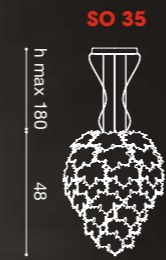

made
design Brian Rasmussen

Ø 37
14.8W LED 3000°K

Ø 66
27.7W LED 3000°K

Ø 98
46.2W LED 3000°K

Ø 37
14.8W LED 3000°K

Ø 66
27.7W LED 3000°K

Ø 90
46.2W LED 3000°K

Ø 27 7
17W LED 220-240V 3000°K