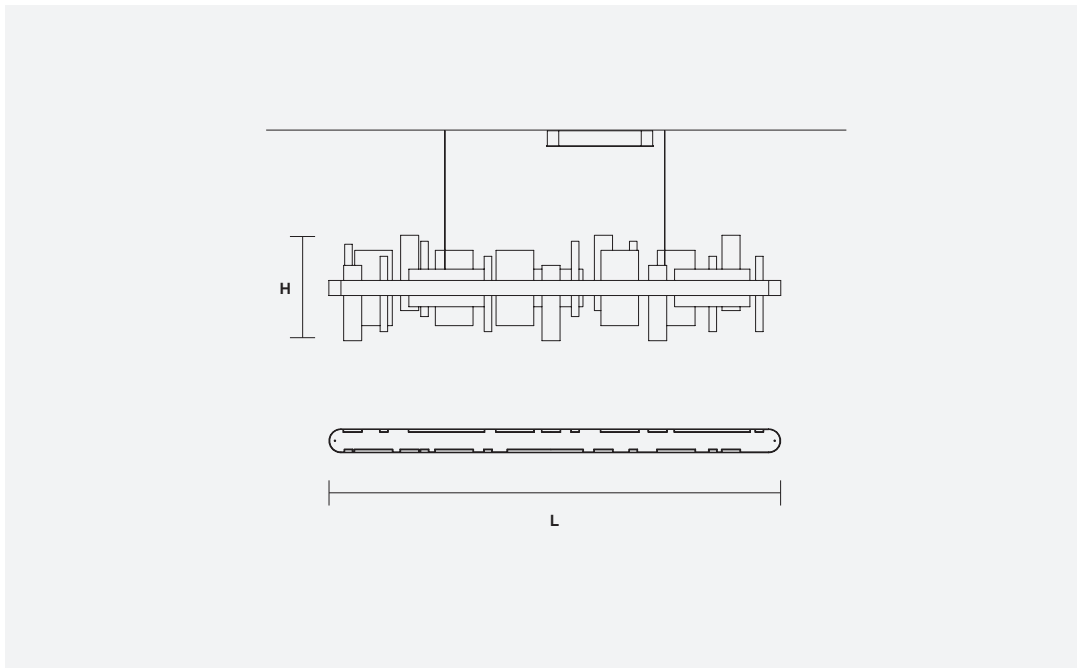

H 33 cm / 12.99"
L 150 cm / 59.05"
SP 8 cm / 3.14"

UP: LED x 17W CRI>80
3000K 2953 lm
DOWN: LED x 33.5W
CRI>80 3000K-5907 lm
DIMMABLE: 0-10V

G05