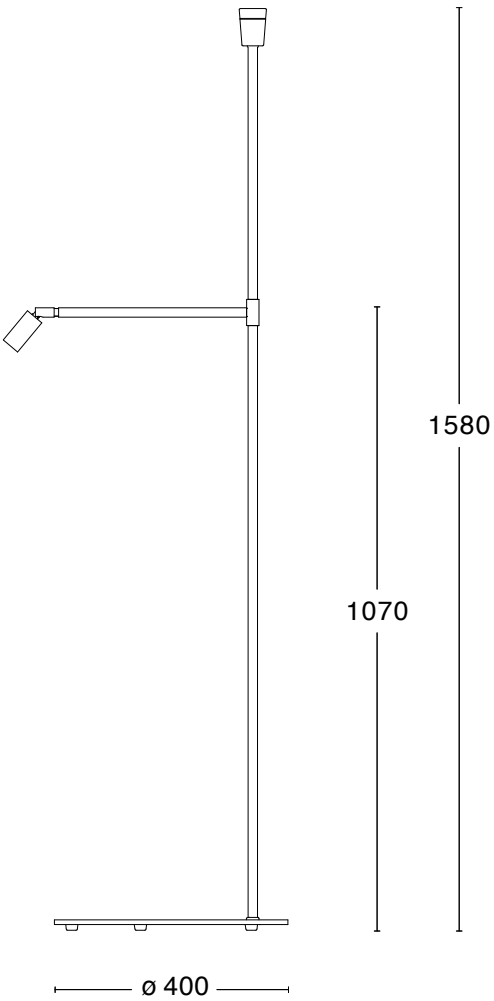

# Specification

## TECHNICAL SPECIFICATION

Design	Jonas Bohlin
Electrical data	Class I IP20 230V
Description	Black structure foot. Porcelain socket. Separate switch on adjustable spot. Floor switch with dimmer for upward lamp
Connection	2.5 m cord with dimmer and schuko plug
Light source	1x 14W LED Par 38 E27 and 1x 4,6W LED GU10
Weight	17 kg
Volume	0,45 m <sup>3</sup>
Care	<a href="#">Download Care Instructions</a>
Recycling	<a href="#">Download Recycling Manual</a>

# Dimensions

GALAX FLOOR LAMP