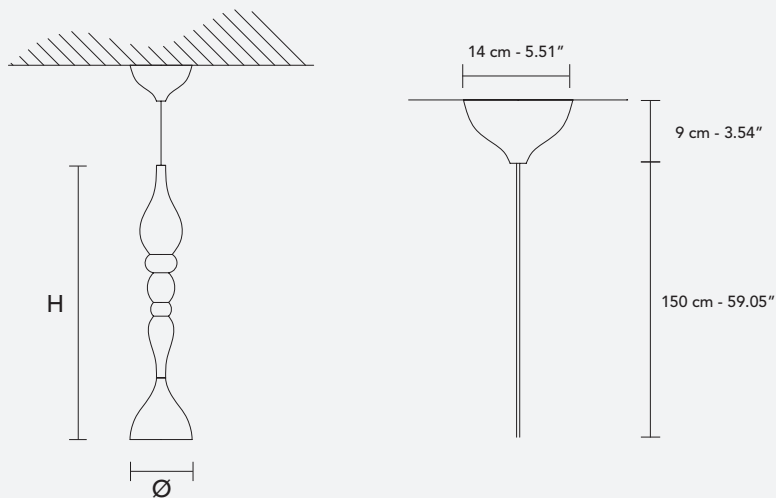

DROPOP LED S60

Design by: Cambia, Scatena, Turini

MASIERO

Installazione modulare, disponibile in 3 varianti: sospensione, plafoniera o decoro senza lampadina. Struttura in legno tornito, diffusore in metallo, illuminazione LED.

CE ^{*}UL

H 60 cm / 23.62"
Ø 16 cm / 6.29"

DOWN LED x 10 W CRI>80
3000 K - 1200 lm
Dimmable: TRIAC

USA 1x E12x40 W max
(not included)

* "UL" logo refers to articles which can be modified with UL-compliant components. The "UL" listing mark stands for tested and evaluated product to recognized us safety standards.