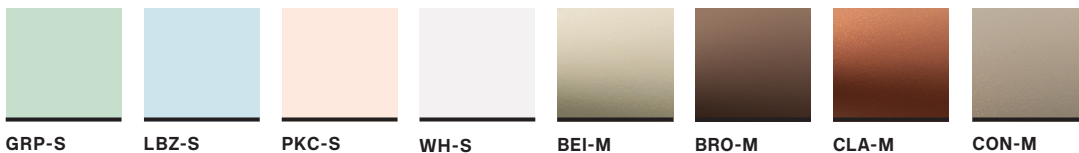

DROPOP LED S60

Design by: Cambia, Scatena, Turini

MASIERO

Installazione modulare, disponibile in 3 varianti: sospensione, plafoniera o decoro senza lampadina. Struttura in legno tornito, diffusore in metallo, illuminazione LED.

CE ^{*}UL

H 60 cm / 23.62"
Ø 16 cm / 6.29"

DOWN LED x 10 W CRI>80
3000 K - 1200 lm
Dimmable: TRIAC

USA 1x E12x40 W max
(not included)

* "UL" logo refers to articles which can be modified with UL-compliant components. The "UL" listing mark stands for tested and evaluated product to recognized us safety standards.