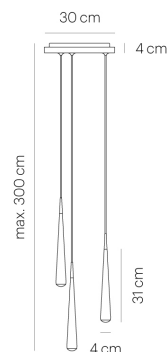

NICEONE RAIN TRIO 30 copper/maroon/white
CNO03-7

warmDIM

TECHNICAL SPECIFICATIONS

Mounting method	ceiling-mounted (surface)
warmDIM	Yes
Light emission	direct
Light distribution	symmetric
Luminaire luminous flux	3 x 620 lm
Colour temperature	2700-2200 K
Colour rendering index (CRI)	> 90
White impression	warm white
Rated voltage (range)	220-240 V / 120 V
Power frequency	50/60 Hz
Power consumption (maximum)	3x 11 W
Surface	copper
Housing material	aluminium
Type of lamp control gear	Driver
Ballast included	Yes
Protection class	I
Connection cable (number of cores)	3
Number of lampheads	3
Energy efficiency	A - A++
Dimmable	Yes
Type of Dimmer	phase rotary dimmer
Diameter	300 mm
Height adjustable	No
Suspension length	-/2500 mm
Custom length	Yes
	powder-coated aluminium