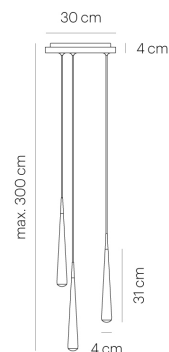

NICEONE RAIN TRIO 30 white/white/white
CNO03-3

warmDIM

TECHNICAL SPECIFICATIONS

Mounting method	ceiling-mounted (surface)
warmDIM	Yes
Light emission	direct
Light distribution	symmetric
Luminaire luminous flux	3 x 620 lm
Colour temperature	2700 K
Colour rendering index (CRI)	> 90
White impression	warm white
Rated voltage (range)	220-240 V / 120 V
Power frequency	50/60 Hz
Power consumption (maximum)	3x 11 W
Surface	polished
Housing material	aluminium
Type of lamp control gear	Driver
Ballast included	Yes
Protection class	I
Connection cable (number of cores)	3
Number of lampheads	3
Energy efficiency	A - A++
Dimmable	Yes
Type of Dimmer	phase rotary dimmer
Diameter	300 mm
Height adjustable	No
Suspension length	-/2500 mm
Custom length	Yes
	polished
	aluminium