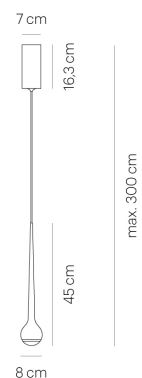

**FALLING UP ROUND 7 white**  
CFA00-3

warmDIM

**TECHNICAL SPECIFICATIONS**

Lamp holder	LED
Mounting method	ceiling-mounted (surface)
warmDIM	Yes
Light emission	direct
Light distribution	symmetric
Luminaire luminous flux	770 lm
Color temperature	2700-2200 K
Colour rendering index (CRI)	> 90
Rated voltage (range)	220-240 V / 120 V
Power frequency	50/60 Hz
Power consumption (maximum)	11 W
Surface	powder-coated
Housing material	aluminium
Type of lamp control gear	Driver
Ballast included	Yes
Protection class	I
Connection cable (number of cores)	3
Number of lampheads	1
Energy efficiency	A - A++
Dimmable	Yes
Type of Dimmer	Phase cutting (electronic)
Width	80 mm
Height	450 mm
Diameter	80 mm
Head adjustable	No
Height adjustable	No
Suspension length	-/2500 mm
Net weight	1,10 kg
Custom length	Yes