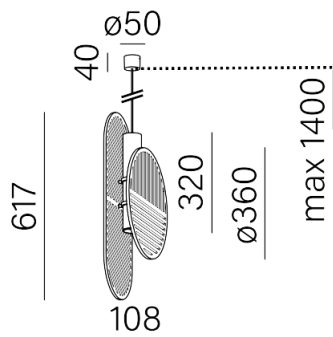

Last update on 2018-03-11 20:45. More details available at <https://www.aqform.com/en/IK0015>

IKI LED suspended

IKI LED zwieszana

Category: suspended

Light source: LED, integrated

Dimming options: DALI

Integrated light source

Gear included.

This product contains a light source of energy efficiency class D.

Tolerance for dimensions ± 1 mm

Warranty period 5 years

AVAILABLE FINISHES:

MIX

AVAILABLE VERSIONS:

M927	Medium power - Medium power	2700K	CRI>90
M930	Medium power - Medium power	3000K	CRI>90
M940	Medium power - Medium power	4000K	CRI>90