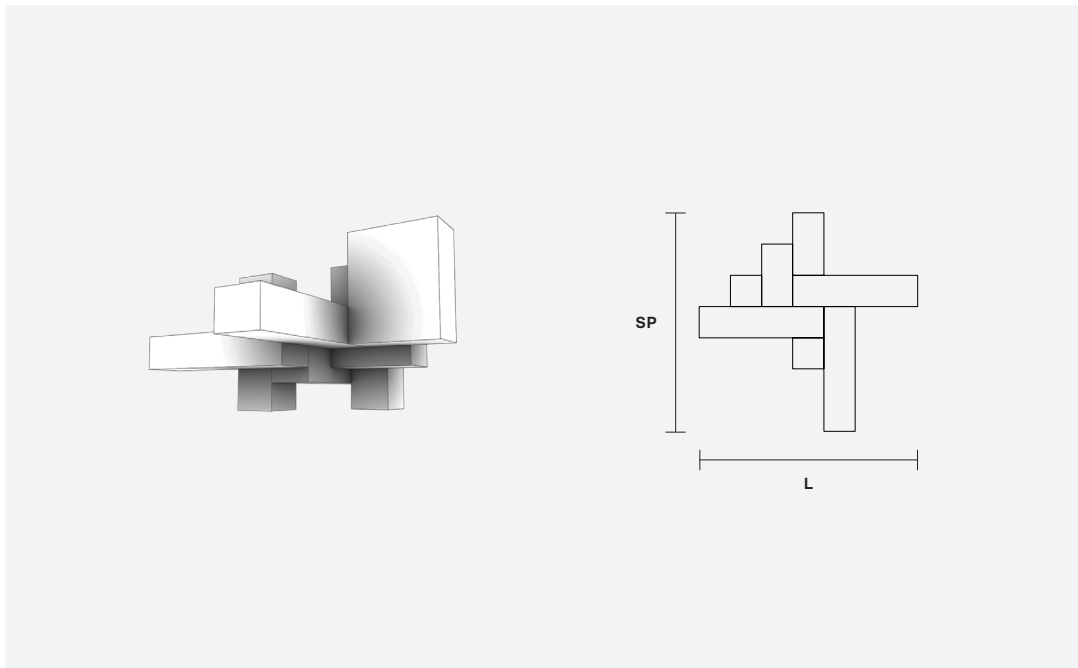

FINISHING

G04

TRANSPARENT PENDANTS

TR

COLOURED PENDANTS

SA

VI

GR

AM

RE

SM

* "UL" logo refers to articles which can be modified with UL-compliant components. The "UL" listing mark stands for tested and evaluated product to recognized us safety standards.