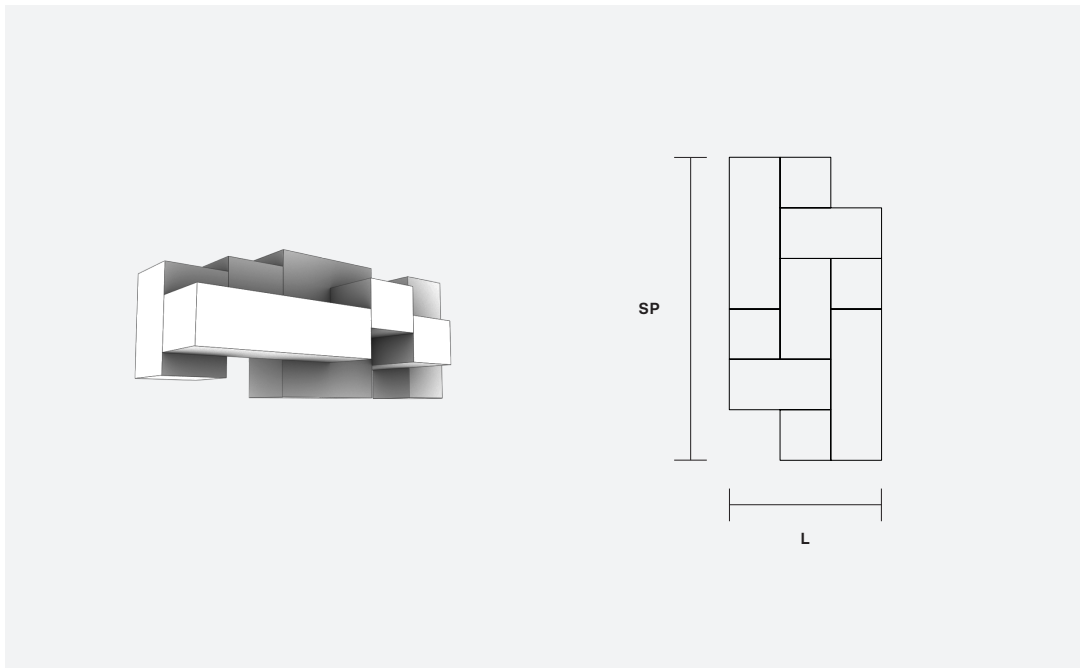

FINISHING

G04

TRANSPARENT PENDANTS

TR

COLOURED PENDANTS

SA

VI

GR

AM

RE

SM

* "UL" logo refers to articles which can be modified with UL-compliant components. The "UL" listing mark stands for tested and evaluated product to recognized us safety standards.