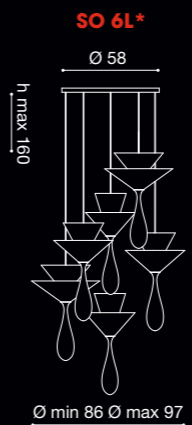

cloe
design Cambi Scatena Turini

3 x max 42W E27
3 x max 23W E27
3 x E27 SUITABLE FOR LED LAMPS

6 x max 42W E27
6 x max 23W E27
6 x E27 SUITABLE FOR LED LAMPS

* (version available only with SO30, SO35 & SO40)

CLOE
design Cambi Scatena Turini