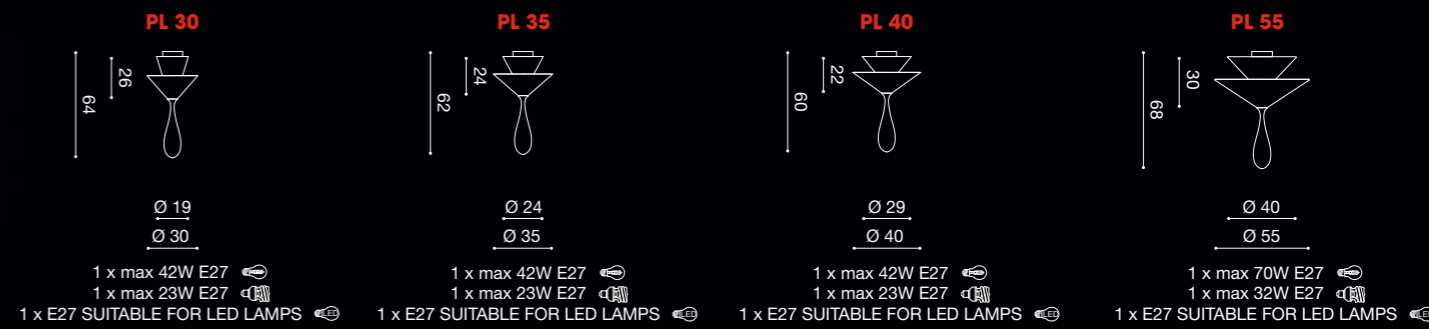

cloe
design Cambi Scatena Turini

3 x max 42W E27
3 x max 23W E27
3 x E27 SUITABLE FOR LED LAMPS

6 x max 42W E27
6 x max 23W E27
6 x E27 SUITABLE FOR LED LAMPS

* (version available only with SO30, SO35 & SO40)

CLOE
design Cambi Scatena Turini