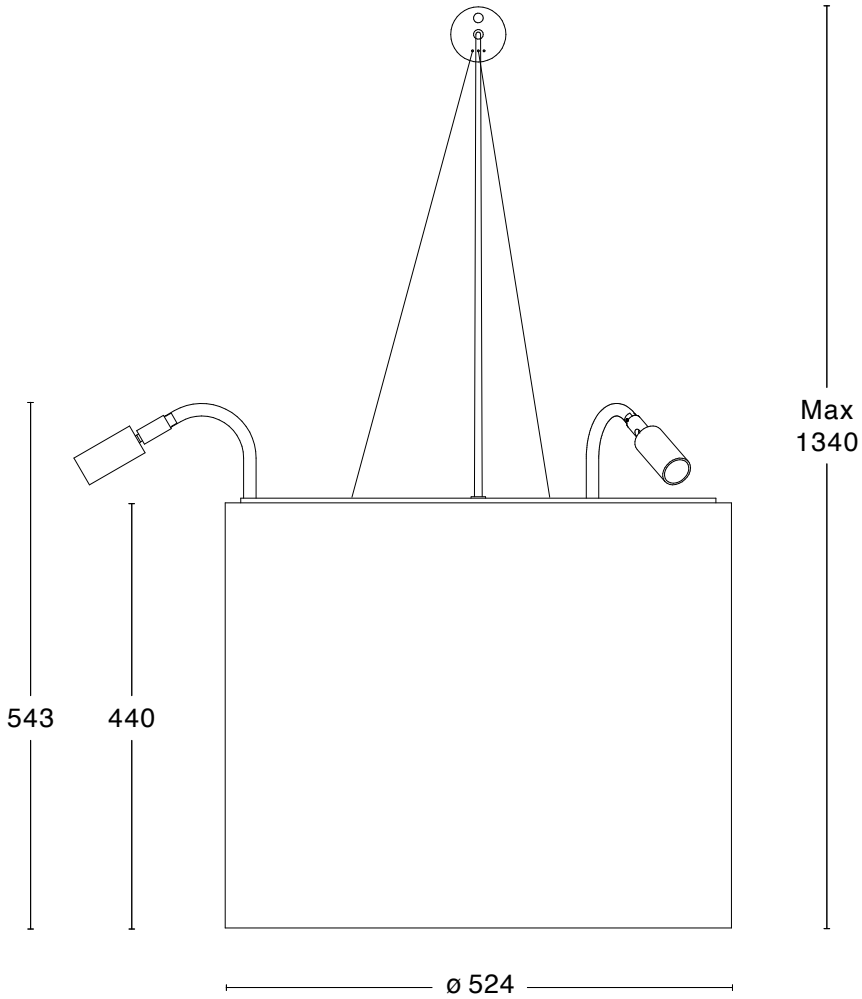

Cirkus

OFF-WHITE XOREL SHADE WITH FLIES

PLAIN OFF-WHITE XOREL SHADE

Specification

TECHNICAL SPECIFICATION

Design	Jonas Bohlin
Electrical data	Class I IP20 230V
Description	Frame in naturally oxidised brass. Three adjustable spots and four lamps as main light. Shade with or without flies.
Connection	Ceiling socket
Mounting	To be mounted on a ceiling hook
Light source	3x 5W LED E14, 3x 9W LED clear dimtone, 1x 14W LED Par 38 E27

ARTICLE NO. & MODEL

35045-72-1	Frame in natural oxidised brass
34697-006	Plain off-white xorel shade
34698-006	Off-white xorel shade with flies

Dimensions

CIRKUS TAKLAMPA