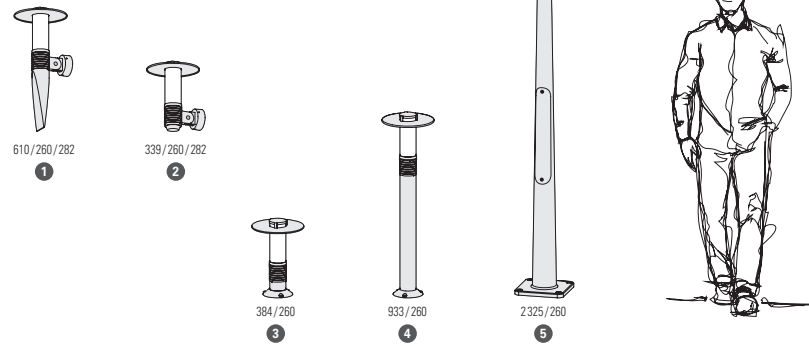

## SOURCE

GU10 PAR16 LED - 23W max H65 mm max

## MODELS

height / width / depth