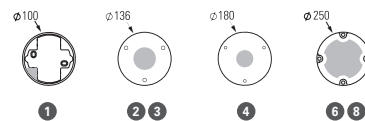

MOUNTING

SOCKETS CODES

Except for French socket, replace ● with country's socket code

SCHUKO SOCKET SK type F
 SWISS SOCKET CH type J