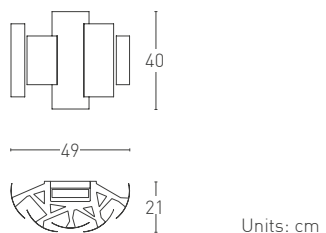

 R7s Linear Halogen ECO 114,2 mm

SKYLINE 2x230W
SKYLINE S 1x230W
SKYLINE 21 1x160W

Certification

 Classe I IP20

SKYLINE

SKYLINE S

SKYLINE 21

Units: cm