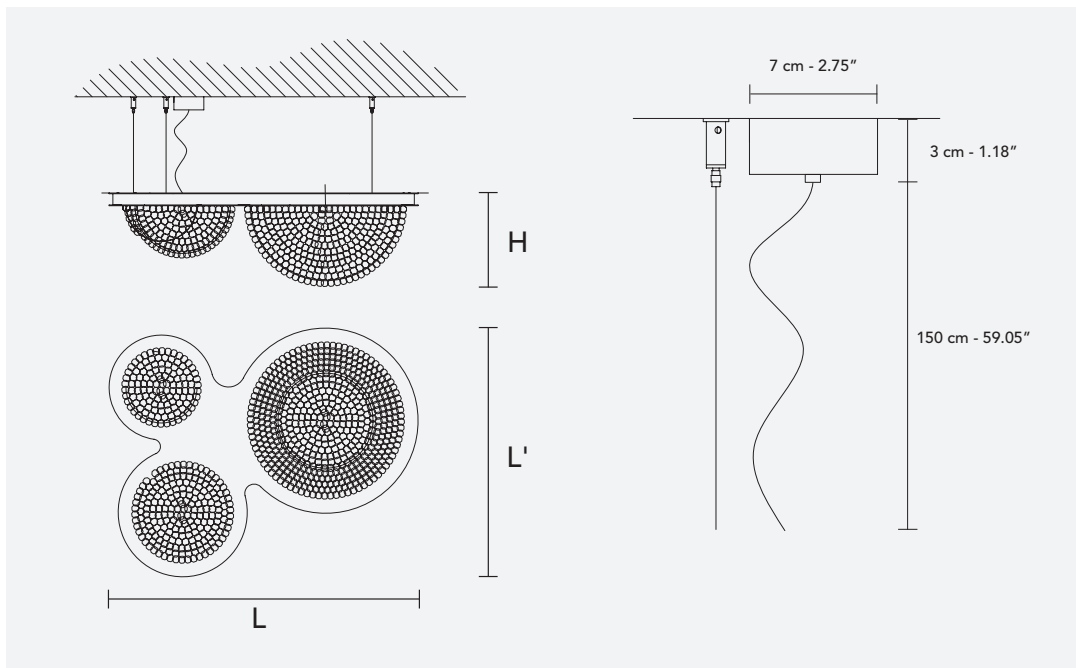

BOOL S3 G

Design by: Studio Stile Masiero

MASIERO

Struttura in metallo verniciato, pendagli in cristallo trasparente, illuminazione LED.

Painted metal frame, transparent cut crystal pendants, LED lighting.

H 20 cm / 7.87"
L 85 cm / 33.46"
L' 65 cm / 25.59"

UP LED x 18,4 W CRI>80
3000 K - 2200 lm

DOWN LED x 71,7 W CRI>80
3000 K - 8510 lm

Not dimmable

WH-M