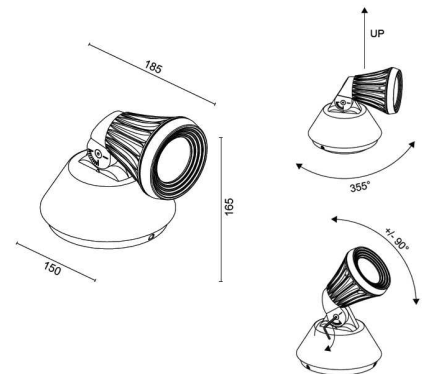

Vega 2700W/NC35.WB

Spotlights - Adjustable spotlight

Adjustable luminaire, suitable for wall, ceiling or ground installation as a stand-alone floodlight or with stand support. Equipped with secondary optics for different distributions of the light, it is composed of an insulated base in PC, allowing the luminaire to be installed directly on the ground, without the risk of oxidation phenomena. All versions have an integrated quick rotation/adjustment system on the horizontal plane using a toothed ring, without the need for any tools. Available with monochrome LED version, with built-in driver, or even RGBW and Tunable White, (with remote control).

DEVICE SPECIFICATIONS

Installation Type: Wall Ceiling, Ground fixing

IP: 65

IK: 07

GWT: 960°C

Body: Die-cast aluminium alloy EN AB 46100

Box: Polycarbonate (PC) gw7T60 UV

Frame: Die-cast aluminium alloy EN AB46100

Header: NA

Display: Tempered Extraclear Glass 4mm

Seals: OR NBR rubber-EPDM rubber (Base)-Silicone Rubber (Glass)

Screws: Stainless steel Cat.V2

Sink: Extruded Aluminium Alloy AW6060

Painting: Anti-corrosive UV stabilised polyester powder

Sizes: H 165 x L 185 x W 150

Net Weight KG: 1,08 Kg

ELECTRICAL SPECIFICATIONS

Driver/Supply: NA

Dimming: NA

Wiring: Single insulation wires type H05V-Internal Terminal Block

Power in W: 14W

AC Input: 220-240V/50-60Hz