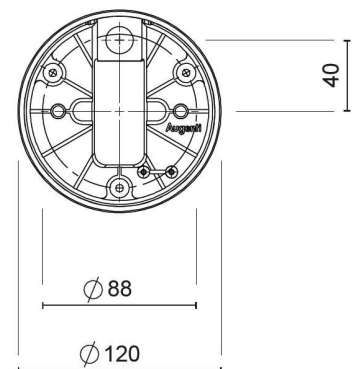

Vega 2700W/NC35.WB

Spotlights - Adjustable spotlight

Adjustable luminaire, suitable for wall, ceiling or ground installation as a stand-alone floodlight or with stand support. Equipped with secondary optics for different distributions of the light, it is composed of an insulated base in PC, allowing the luminaire to be installed directly on the ground, without the risk of oxidation phenomena. All versions have an integrated quick rotation/adjustment system on the horizontal plane using a toothed ring, without the need for any tools. Available with monochrome LED version, with built-in driver, or even RGBW and Tunable White, (with remote control).

DEVICE SPECIFICATIONS

Installation Type: Wall Ceiling, Ground fixing

IP: 65

IK: 07

GWT: 960°C

Body: Die-cast aluminium alloy EN AB 46100

Box: Polycarbonate (PC) gw7T60 UV

Frame: Die-cast aluminium alloy EN AB46100

Header: NA

Display: Tempered Extraclear Glass 4mm

Seals: OR NBR rubber-EPDM rubber (Base)-Silicone Rubber (Glass)

Screws: Stainless steel Cat.V2

Sink: Extruded Aluminium Alloy AW6060

Painting: Anti-corrosive UV stabilised polyester powder

Sizes: H 165 x L 185 x W 150

Net Weight KG: 1,08 Kg

ELECTRICAL SPECIFICATIONS

Driver/Supply: NA

Dimming: NA

Wiring: Single insulation wires type H05V-Internal Terminal Block

Power in W: 14W

AC Input: 220-240V/50-60Hz

Power Factor: 0.95

Output CC/VV: 350mA

Insulation Class: II

Absorbed Power/W: 14W

TA Exercise: 25°C

Energetic Class: A++