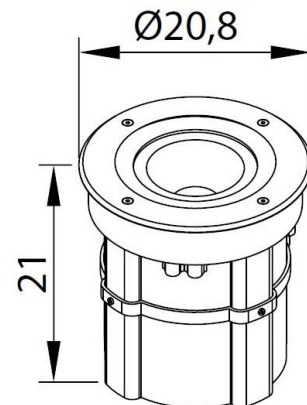

DEVICE SPECIFICATIONS

Installation Type: Inground Recessed

IP: 67

IK: 10

Body: Nylon grey colour

Box: Nylon colore grigio

Frame: Stainless Steel AISI316L

Header: NA

Display: 12-15mm transparent tempered float glass

Seals: EPDM rubber Gaskeet- Megol grommets

Screws: AISI 316 stainless steel

Sink: Integrated on-board

Sizes: H 210 x Ø 208

Net Weight KG: 4,2 Kg

ELECTRICAL SPECIFICATIONS