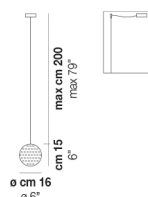

OTHER VERSION AVAILABLE

Click on the version to go to the web version of the product

RINA SP 16