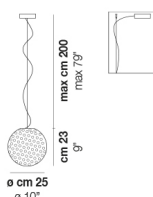

RINA SP 45

TECHNICAL DATA:

CERTIFICATIONS:

LIGHT SOURCES

3x77w 220-240 V E27
50/60 Hz

VOLUME Mc 0,22
GROSS WEIGHT Kg 12,4
NET WEIGHT Kg 9,3

[download](#)

SHADE FINISHING

BCMU

FRAME FINISHING

NI

OTHER VERSION AVAILABLE

Click on the version to go to the web version of the product

RINA SP 16

RINA SP 25

RINA SP 35C