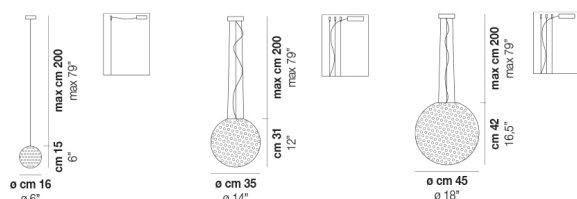

OTHER VERSION AVAILABLE

Click on the version to go to the web version of the product

RINA SP 16

RINA SP 35C

RINA SP 45C