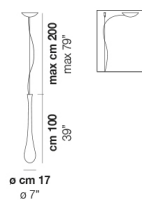

OTHER VERSION AVAILABLE

Click on the version to go to the web version of the product