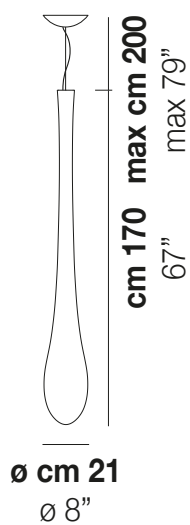

LACRIMA

Design Paolo Crepax

LACRIMA SP G

Available in two sizes, thanks to its long teardrop shape, Lacrima is the ideal solution for staircases or high ceilings.

LACRIMA SP G

TECHNICAL DATA:

CERTIFICATIONS:

LIGHT SOURCES

	1x77W	220-240 V 50/60 Hz	E27
	1x12W	35 V	Led 2700 K 12 W 35 V 1500 lm DIM2 Phase Cut
	1x12W	35 V	Led 2700 K 12 W 35 V 1500 lm DIM3 0-10V, Push

VOLUME	Mc 0,33
GROSS WEIGHT	Kg 12
NET WEIGHT	Kg 6,5