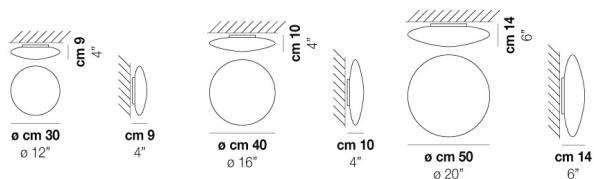

OTHER VERSION AVAILABLE

Click on the version to go to the web version of the product

SABA PP 30

SABA PP 40

SABA PP 50