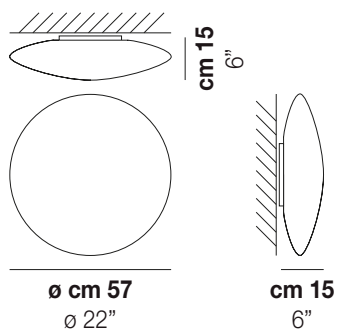

SABA PL 60

TECHNICAL DATA:

CERTIFICATIONS:

LIGHT SOURCES

LED	Power	Voltage	Beam Angle	Color Temperature	Light Output	Beam Type
LED 2700K DIM2	1x19,5W	39 V	39°	2700 K	2850 lm	Phase Cut
LED 3000K DIM2	1x19,5W	39 V	39°	3000 K	2850 lm	Phase Cut

VOLUME Mc 0,16

GROSS WEIGHT Kg 7

NET WEIGHT Kg 4,5

download

SHADE FINISHING

BCST

FRAME FINISHING

BC