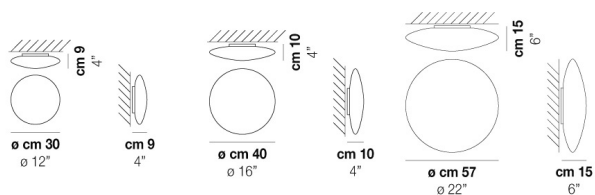

OTHER VERSION AVAILABLE

Click on the version to go to the web version of the product

[SABA PP 30](#)

[SABA PP 40](#)

[SABA PP 60](#)