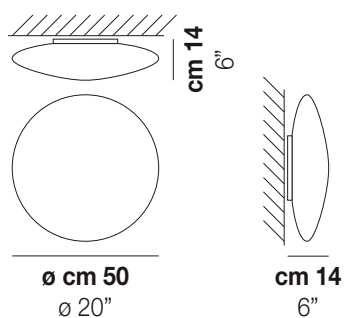

SABA PL 50

TECHNICAL DATA:

CERTIFICATIONS:

LIGHT SOURCES

	2x77W	220-240 V 50/60 Hz	E27
	1x19 W	39 V	Led 2700 K 19 W 39 V 2850 lm DIM2 Phase Cut
	1x19 W	39 V	Led 3000 K 19 W 39 V 2850 lm DIM3 0-10V, Push

VOLUME	Mc 0,07
GROSS WEIGHT	Kg 6
NET WEIGHT	Kg 4