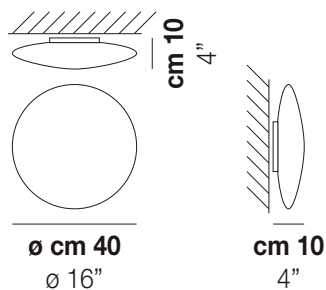

SABA PL 40

TECHNICAL DATA:

CERTIFICATIONS:

LIGHT SOURCES

LED Source	Power	Voltage	Frequency	Beam Angle	Light Output
	1x77W	220-240 V	50/60 Hz	E27	Led 2700 K 19 W 39 V 2850 lm DIM2 Phase Cut
LED 2700K DIM2	1x19 W	39 V			Led 3000 K 19 W 39 V 2850 lm DIM2 Phase Cut
LED 3000K DIM2	1x19 W	39 V			Led 3000 K 19 W 39 V 2850 lm DIM3 0-10V, Push
LED 3000K DIM3	1x19 W	39 V			

VOLUME	Mc 0,05
GROSS WEIGHT	Kg 4
NET WEIGHT	Kg 3,5

download

SHADE FINISHING

BCST

FRAME FINISHING

BC

OTHER VERSION AVAILABLE

Click on the version to go to the web version of the product