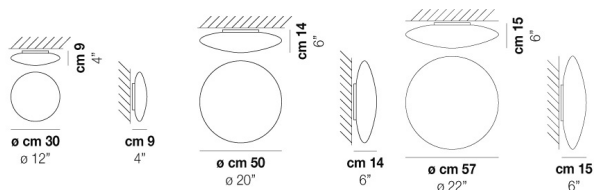

SABA PL 40

TECHNICAL DATA:

CERTIFICATIONS:

LIGHT SOURCES

LED Source	Power	Voltage	Frequency	Beam Angle	Light Output
	1x77W	220-240 V	50/60 Hz	E27	Led 2700 K 19 W 39 V 2850 lm DIM2 Phase Cut
LED 2700K DIM2	1x19 W	39 V			Led 3000 K 19 W 39 V 2850 lm DIM2 Phase Cut
LED 3000K DIM2	1x19 W	39 V			Led 3000 K 19 W 39 V 2850 lm DIM3 0-10V, Push
LED 3000K DIM3	1x19 W	39 V			

VOLUME	Mc 0,05
GROSS WEIGHT	Kg 4
NET WEIGHT	Kg 3,5

download

SHADE FINISHING

BCST

FRAME FINISHING

BC

OTHER VERSION AVAILABLE

Click on the version to go to the web version of the product