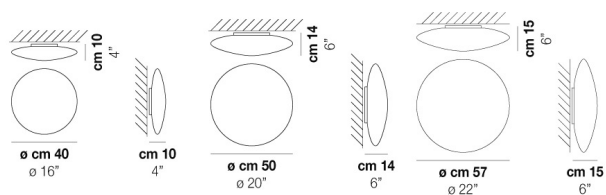

OTHER VERSION AVAILABLE

Click on the version to go to the web version of the product

[SABA PP 40](#)

[SABA PP 50](#)

[SABA PP 60](#)