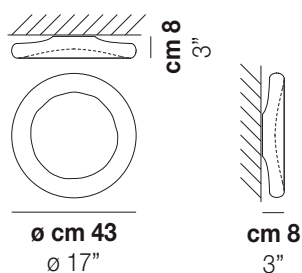

POD PL P

TECHNICAL DATA:

LED 2700K DIM2	1x12 W	24 V
LED 3000K DIM2	1x12 W	24 V
LED 2700K DIM3	1x12 W	24 V
LED 3000K DIM3	1x12 W	24 V

CERTIFICATIONS:

Led 2700 K 12 W 24 V 1900 lm DIM2 Phase Cut
 Led 2700 K 12 W 24 V 1900 lm DIM3 0-10V, Push
 Led 3000 K 12 W 24 V 1900 lm DIM2 Phase Cut
 Led 3000 K 12 W 24 V 1900 lm DIM3 0-10V, Push

VOLUME Mc 0,13
 GROSS WEIGHT Kg 0
 NET WEIGHT Kg 6

download

SHADE FINISHING

BCLU

FRAME FINISHING

BC

OTHER VERSION AVAILABLE

Click on the version to go to the web version of the product