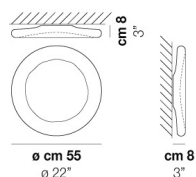

POD PL P

TECHNICAL DATA:

LED 2700K DIM2	1x12 W	24 V
LED 3000K DIM2	1x12 W	24 V
LED 2700K DIM3	1x12 W	24 V
LED 3000K DIM3	1x12 W	24 V

CERTIFICATIONS:

Led 2700 K 12 W 24 V 1900 lm DIM2 Phase Cut
 Led 2700 K 12 W 24 V 1900 lm DIM3 0-10V, Push
 Led 3000 K 12 W 24 V 1900 lm DIM2 Phase Cut
 Led 3000 K 12 W 24 V 1900 lm DIM3 0-10V, Push

VOLUME Mc 0,13
 GROSS WEIGHT Kg 0
 NET WEIGHT Kg 6

download

SHADE FINISHING

BCLU

FRAME FINISHING

BC

OTHER VERSION AVAILABLE

Click on the version to go to the web version of the product