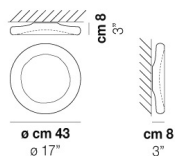

POD PL G

TECHNICAL DATA:

LED 2700K DIM2	1x18 W	36,5 V
LED 2700K DIM3	1x18 W	36,5 V
LED 3000K DIM2	1x18 W	36,5 V
LED 3000K DIM3	1x18 W	36,5 V

CERTIFICATIONS:

Led 2700 K 18 W 36,5 V 2800 lm DIM2 Phase Cut
 Led 2700 K 18 W 36,5 V 2800 lm DIM3 0-10V, Push
 Led 3000 K 18 W 36,5 V 2800 lm DIM2 Phase Cut
 Led 3000 K 18 W 36,5 V 2800 lm DIM3 0-10V, Push

VOLUME Mc 0,13
 GROSS WEIGHT Kg 8
 NET WEIGHT Kg 6

[download](#)

SHADE FINISHING

BCLU

FRAME FINISHING

BC

OTHER VERSION AVAILABLE

Click on the version to go to the web version of the product

POD PP P