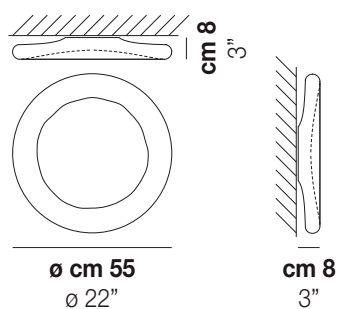

POD PL G

TECHNICAL DATA:

LED 2700K DIM2	1x18 W	36,5 V
LED 2700K DIM3	1x18 W	36,5 V
LED 3000K DIM2	1x18 W	36,5 V
LED 3000K DIM3	1x18 W	36,5 V

CERTIFICATIONS:

Led 2700 K 18 W 36,5 V 2800 lm DIM2 Phase Cut
 Led 2700 K 18 W 36,5 V 2800 lm DIM3 0-10V, Push
 Led 3000 K 18 W 36,5 V 2800 lm DIM2 Phase Cut
 Led 3000 K 18 W 36,5 V 2800 lm DIM3 0-10V, Push

VOLUME Mc 0,13
 GROSS WEIGHT Kg 8
 NET WEIGHT Kg 6

[download](#)

SHADE FINISHING

BCLU

FRAME FINISHING

BC

OTHER VERSION AVAILABLE

Click on the version to go to the web version of the product