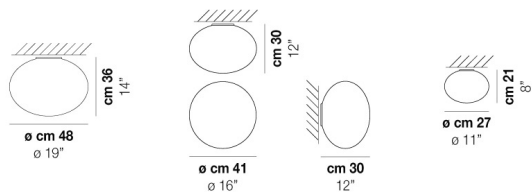

OTHER VERSION AVAILABLE

Click on the version to go to the web version of the product

LUCCI PL G

LUCCI PP M

LUCCI PP 27