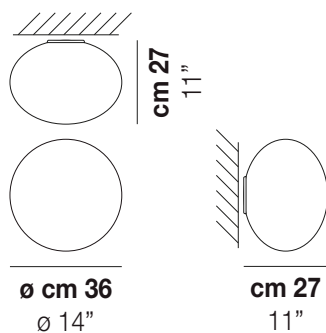

LUCCIOLA PL P

TECHNICAL DATA:

CERTIFICATIONS:

LIGHT SOURCES

Light Source	Power	Voltage	Beam Angle	Notes
1x77W	220-240 V	50/60 Hz	E27	
LED 2700K DIM3	1x12 W	24 V		Led 2700 K 12 W 24 V 1700 lm DIM3 0-10V, Push
LED 3000K DIM2	1x12 W	24 V		Led 3000 K 12W 24 V 1700 lm DIM2 Phase Cut
LED 3000K DIM3	1x12 W	24 V		Led 3000 K 12 W 24 V 1700 lm DIM3 0-10V, Push

VOLUME	Mc 0,11
GROSS WEIGHT	Kg 5
NET WEIGHT	Kg 2,5

download

SHADE FINISHING

BCST

FRAME FINISHING

BC