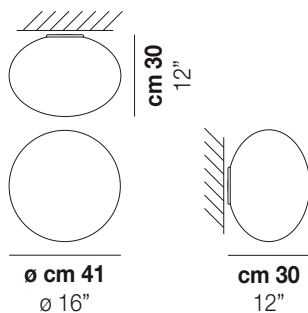

LUCCIOLA

Design Vistosi

LUCCIOLA PL M

One of our most versatile series. The oval and mouth-blown satin glass shade are available in different sizes, that can be combined to offer multiple possibilities.

LUCCIOLA PL M

TECHNICAL DATA:

CERTIFICATIONS:

LIGHT SOURCES

3x77W 220-240 V
50/60 Hz E27

VOLUME Mc 0,16
 GROSS WEIGHT Kg 6,5
 NET WEIGHT Kg 3,5

download

SHADE FINISHING

BCST