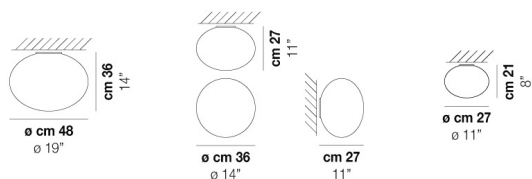

OTHER VERSION AVAILABLE

Click on the version to go to the web version of the product

LUCCI PL G

LUCCI PP P

LUCCI PP 27