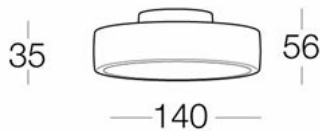

All the measures are expressed in mm

Photometries

3000K Ra80		H(m)	D(m)	E _{max} (lx)
Fixture Power	18W		115°	
Source Flux	826lm	1	3.15	281
Fixture Flux	826lm	2	6.31	70
Efficacy	46lm/W	3	9.46	31
		4	12.62	18
		5	15.77	11
TS771	I _{max} =341cd/klm			
	I _{max}			281cd