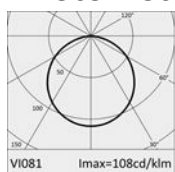

All the measures are expressed in mm

## Photometries

	3000K Ra100	H(m)	D(m)	E <sub>max</sub> (lx)
Fixture Power	120W		114°	
Source Flux	2220lm	1	3.06	240
Fixture Flux	686lm	2	6.12	60
Efficacy	6lm/W	3	9.18	27
		4	12.24	15
I <sub>max</sub>	240cd	5	15.30	10