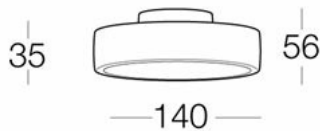

All the measures are expressed in mm

Photometries

3000K Ra80		H(m)	D(m)	E_{max}(lx)
Fixture Power	18W		115°	
Source Flux	826lm	1	3.15	281
Fixture Flux	826lm	2	6.31	70
Efficacy	46lm/W	3	9.46	31
		4	12.62	18
		5	15.77	11
TS771	I_{max}=341cd/klm			
	I_{max}			281cd