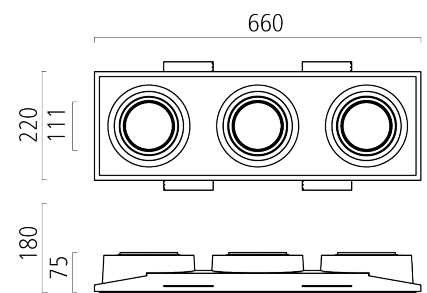

TZ-6 (35268.00)

Manufacturer: Schmitz-Leuchten GmbH & Co. KG
35268.00 TZ-6
Surface: white
Measurements (LxBxH): 660 x 220 x 75 mm
Light distribution: indirect
Lightsource: LED, 4000K,
Luminous flux of luminaire: 2925 lm
Weight: 4,7 kg
degree of protection: IP20
protection class: 1

Lighting Data

Lightsource: LED, 4000K,
Luminous flux of luminaire: 2925 lm
Measurements (LxBxH): 660 x 220 x 75 mm
Energy Efficiency Classification (EEC): A++,A+,A

5 year warranty as specified in our terms of warranty at www.schmitz-lighting.com/warranty