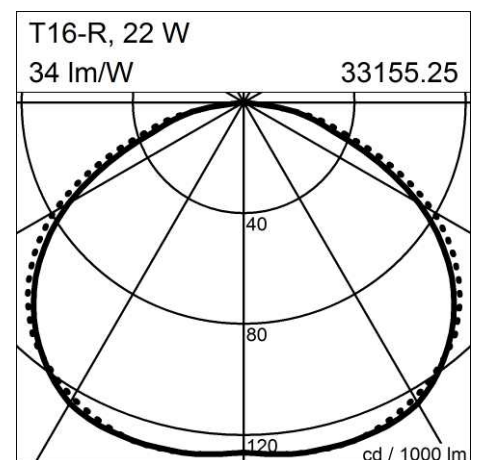

TZ-4 (33155.251)

Manufacturer: Schmitz-Leuchten GmbH & Co. KG
33155.251 TZ-4
Surface: Aluminium eloxiert
Measurements (LxBxH): 270 x 270 x 60 mm
Light distribution: indirekt
light source: 1 x T16-R, 22W, 2GX13
Control Mode: DIM 1-10V
Weight: 5 kg
degree of protection: IP20
protection class: 1

Lighting Data

light source: 1 x T16-R, 22W, 2GX13
Measurements (LxBxH): 270 x 270 x 60 mm
Energy Efficiency Classification (EEC): A,A+,B

5 year warranty as specified in our terms of warranty at www.schmitz-lighting.com/warranty