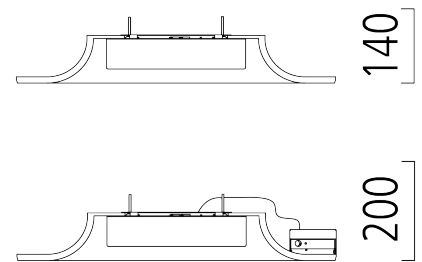

TZ-4 (33155.251)

Manufacturer: Schmitz-Leuchten GmbH & Co. KG
33155.251 TZ-4
Surface: Aluminium eloxiert
Measurements (LxBxH): 270 x 270 x 60 mm
Light distribution: indirekt
light source: 1 x T16-R, 22W, 2GX13
Control Mode: DIM 1-10V
Weight: 5 kg
degree of protection: IP20
protection class: 1

Lighting Data

light source: 1 x T16-R, 22W, 2GX13
Measurements (LxBxH): 270 x 270 x 60 mm
Energy Efficiency Classification (EEC): A,A+,B

5 year warranty as specified in our terms of warranty at www.schmitz-lighting.com/warranty