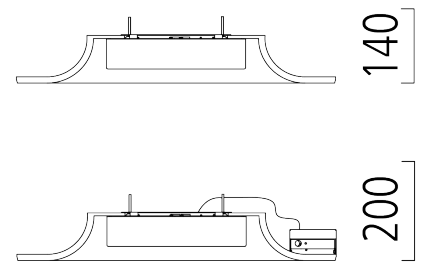

TZ-4 (33133.25)

Manufacturer: Schmitz-Leuchten GmbH & Co. KG
33133.25 TZ-4
Surface: aluminium anodised
Measurements (DxH): 265 x 60 mm
Light distribution: indirect
light source: 1 x T16-R, 22W, 2GX13
Control Mode: ON/OFF
Weight: 4,8 kg
degree of protection: IP20
protection class: 1

Lighting Data

light source: 1 x T16-R, 22W, 2GX13
Measurements (DxH): 265 x 60 mm
Energy Efficiency Classification (EEC): A+,A,B

5 year warranty as specified in our terms of warranty at www.schmitz-lighting.com/warranty