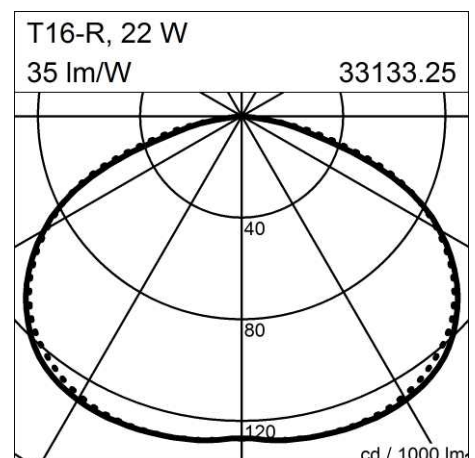

TZ-4 (33133.25)

Manufacturer: Schmitz-Leuchten GmbH & Co. KG
33133.25 TZ-4
Surface: aluminium anodised
Measurements (DxH): 265 x 60 mm
Light distribution: indirect
light source: 1 x T16-R, 22W, 2GX13
Control Mode: ON/OFF
Weight: 4,8 kg
degree of protection: IP20
protection class: 1

Lighting Data

light source: 1 x T16-R, 22W, 2GX13
Measurements (DxH): 265 x 60 mm
Energy Efficiency Classification (EEC): A+,A,B

5 year warranty as specified in our terms of warranty at www.schmitz-lighting.com/warranty