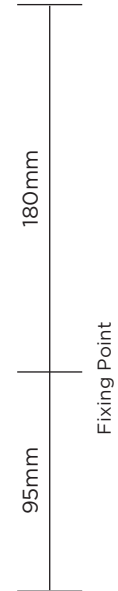

# PORTA ROMANA

1, Decayed Gold

## TWL99 AUTUMN WALL LIGHT

HEIGHT	275mm	10 <sup>3</sup> / <sub>4</sub> "	MAX WATTAGE	25W
WIDTH	385mm	15 <sup>1</sup> / <sub>4</sub> "	LAMP	1 x G9 Halogen bulb
PROJECTION	80mm	3 <sup>1</sup> / <sub>4</sub> "	VOLTAGE	220-240 V

BACKPLATE DIMENSIONS  
Diameter 115mm (4 <sup>1</sup>/<sub>2</sub>"

Technical data sheet available

### FINISHES

1 Decayed Gold/2 Decayed Silver/3 Forest Rust  
Custom finishes available