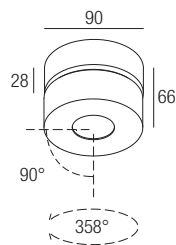

**Supply current**  
250mA (V, 36V)

**Power**  
10W

**CRI**  
85-93

**2-Step MacAdam**

**Dimensions**

**Photometric diagrams**

**CCT/CRI/Flux**

	CRI85	CRI93
2700K	890lm	840lm
3000K	1000lm	930lm
4000K	1040lm	960lm