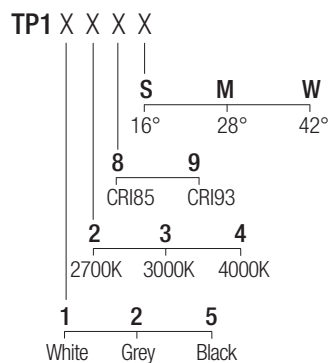

CCT/CRI/Flux

	CRI85	CRI93
2700K	890lm	840lm
3000K	1000lm	930lm
4000K	1040lm	960lm

Code construction