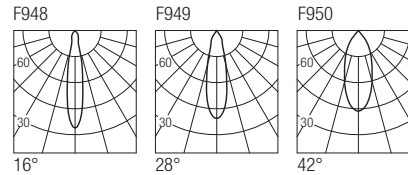

**Supply current**  
250mA (V, 36V)

**Power**  
10W

**CRI**  
85-93

**2-Step MacAdam**

**Dimensions**

**Photometric diagrams**

**CCT/CRI/Flux**

	CRI85	CRI93
2700K	890lm	840lm
3000K	1000lm	930lm
4000K	1040lm	960lm