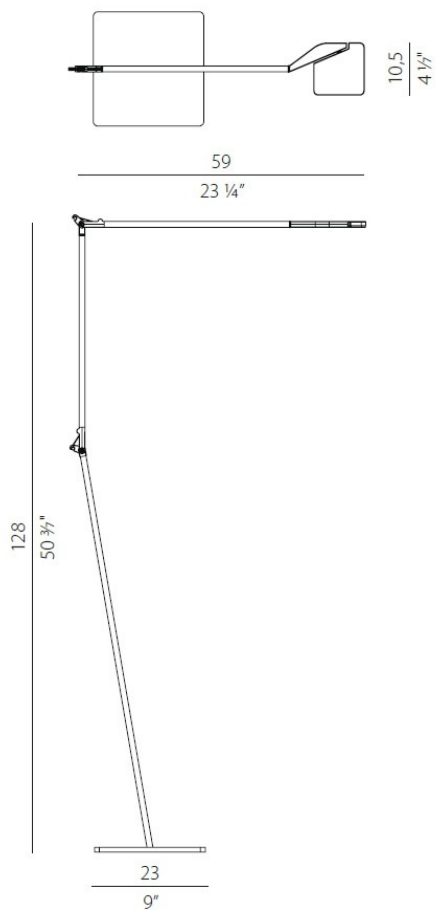

## DATA SHEET

Code	T07730.000.0409
System power consumption	10W
Efficacy	52.6lm/W
Light source	LED
Light source lifetime	L90 (B10) 50'000h
Colour temperature	3000K Ra >90
Light distribution	adjustable
Apertura fascio	90°
Power supply	220-240V AC
Frequency	50/60Hz
Electrical configuration	dimnable (Step DIM)
Driver	integrated included
Nominal luminous flux	600lm
Lumen output	526lm
Efficiency	87.667%
Weight	5,1040Kg
Protection degree	IP40
Colour tollerances	SDCM 3

 Colour  
titanium

 TECHNICAL DRAWING

 DIAGRAMMA POLARE