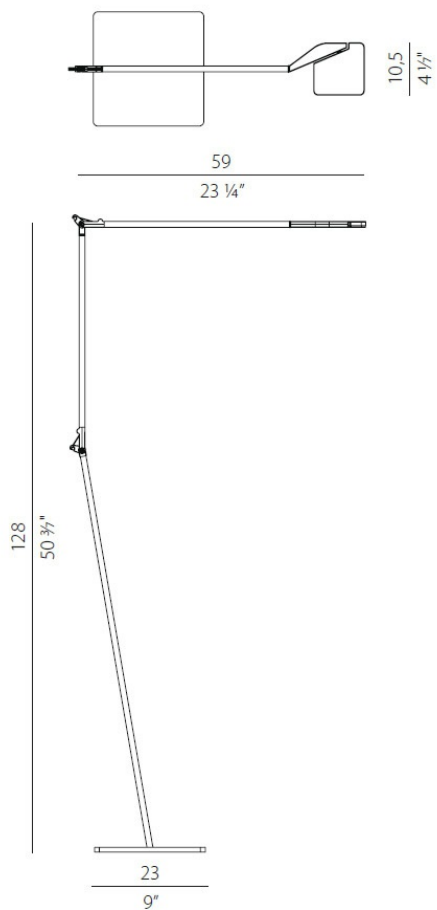

DATA SHEET

Code	T07703.000.0409
System power consumption	10W
Efficacy	52.6lm/W
Light source	LED
Light source lifetime	L90 (B10) 50'000h
Colour temperature	3000K Ra >90
Light distribution	adjustable
Apertura fascio	90°
Power supply	220-240V AC
Frequency	50/60Hz
Electrical configuration	dimnable (Step DIM)
Driver	integrated included
Nominal luminous flux	600lm
Lumen output	526lm
Efficiency	87.667%
Weight	5,1040Kg
Protection degree	IP40
Colour tollerances	SDCM 3

 Colour
red

 TECHNICAL DRAWING

 DIAGRAMMA POLARE