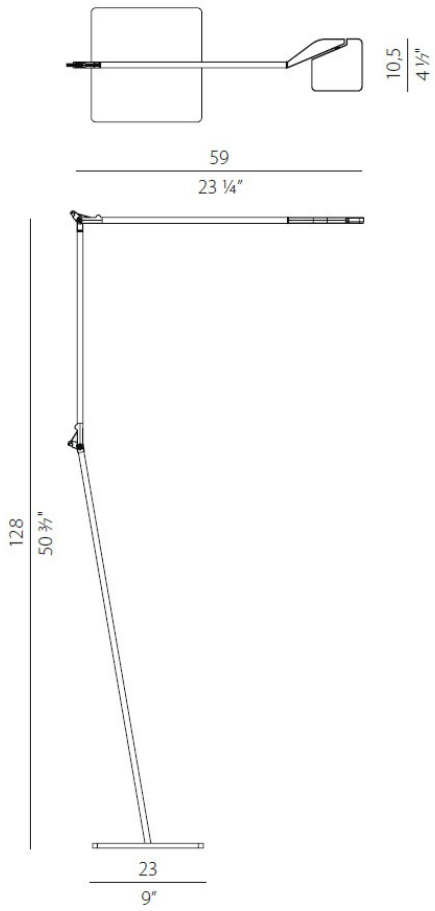

## DATA SHEET

Code	T07702.000.0409
System power consumption	10W
Efficacy	52.6lm/W
Light source	LED
Light source lifetime	L90 (B10) 50'000h
Colour temperature	3000K Ra >90
Light distribution	adjustable
Apertura fascio	90°
Power supply	220-240V AC
Frequency	50/60Hz
Electrical configuration	dimnable (Step DIM)
Driver	integrated included
Nominal luminous flux	600lm
Lumen output	526lm
Efficiency	87.667%
Weight	5,1040Kg
Protection degree	IP40
Colour tollerances	SDCM 3

# DIAGRAMMA POLARE