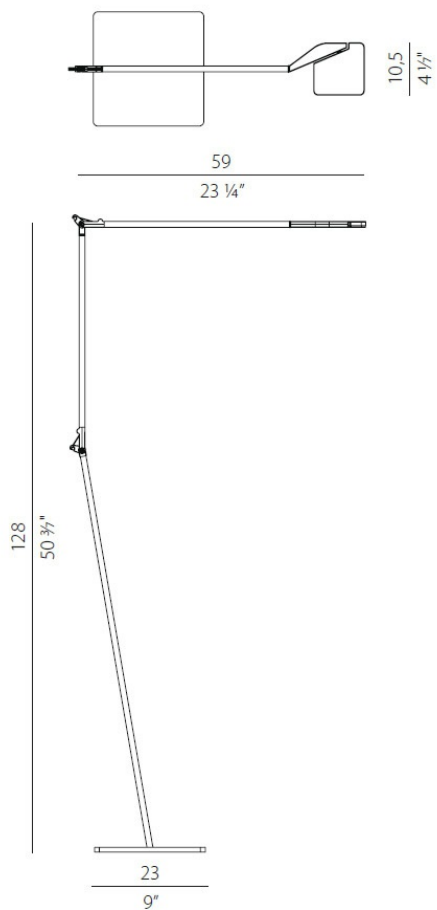

## DATA SHEET

Code	T07701.000.0409
System power consumption	10W
Efficacy	52.6lm/W
Light source	LED
Light source lifetime	L90 (B10) 50'000h
Colour temperature	3000K Ra >90
Light distribution	adjustable
Apertura fascio	90°
Power supply	220-240V AC
Frequency	50/60Hz
Electrical configuration	dimmable (Step DIM)
Driver	integrated included
Nominal luminous flux	600lm
Lumen output	526lm
Efficiency	87.667%
Weight	5,1040Kg
Protection degree	IP40
Colour tollerances	SDCM 3

Colour

matt white

 TECHNICAL DRAWING

 DIAGRAMMA POLARE