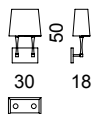

ILLUMINAZIONE / LIGHTING

STANLEY

APPLIQUE

SCHEDA TECNICA *TECHNICAL SHEET*

DV HOME
COLLECTION

ITALIAN LUXURY BRAND

30 18

Articolo / Article: **STANLEY APPLIQUE / STANLEY APPLIQUE**
Peso / Weight: **kg 3,00**
Volume / Volume **MC 0,05**