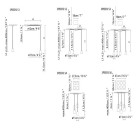

**Description:**

Floor lamp featuring a double shaft and two heads, both adjustable. The light source is a high-luminance LED bulb, which includes a glass lens that concentrates the light and enhances its output. Available in two finishes: textured white matte outer finish with a satin brass interior, and textured black matte exterior with satin copper interior.

LED 2 x 7W 1080lm 2700K CRI80 230V

LED A+

Weight :

Net kg.:
Gross kg:

Packaging:

N. packages:
Volume m3:
Dimensions cm:

Collection

Designer
Technical drawing
3D
Instrucciones de montaje