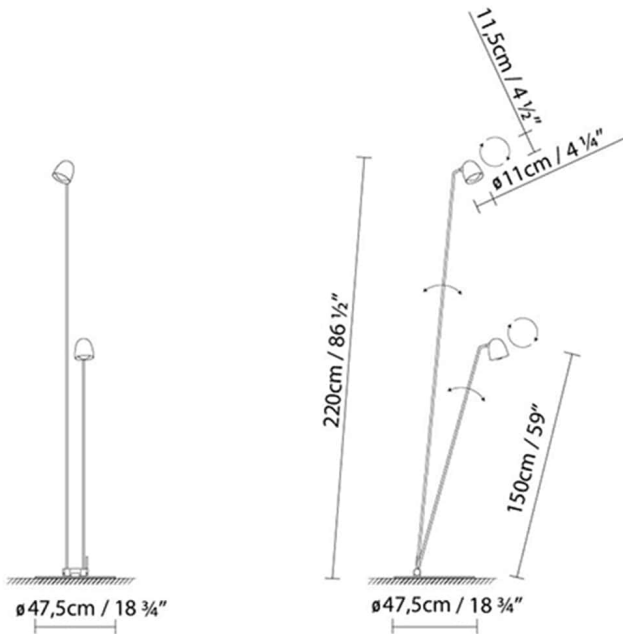

SPEERS F

Light source:

LED 2 x 7W 1080lm 2700K CRI80 230V

LED A+

Weight :

Net kg.:
Gross kg:

Packaging:

N. packages:
Volume m3:
Dimensions cm:

Collection

Designer
Technical drawing
3D
Instrucciones de montaje