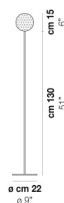

RINA PT 180

LIGHTING SOURCES

Mc 0,14
Kg 8
Kg 5

download resources

OTHER AVAILABLE VERSIONS

RINA PT 140