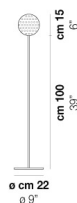

OTHER AVAILABLE VERSIONS

RINA PT 100