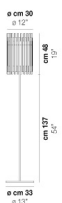

OTHER AVAILABLE VERSIONS

DIADEMA PT 30