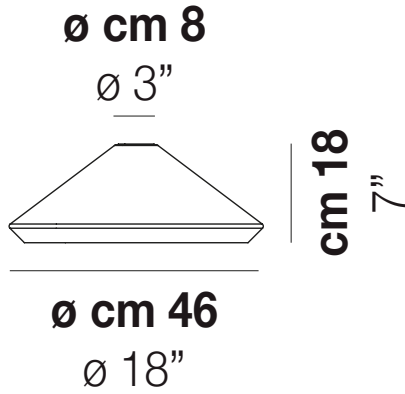

WITHWHIT PL X

LIGHTING SOURCES

E27 1x100w 220-240V 50/60 Hz

E27

LED C 1x5w 220-240V 50/60 Hz

LED 5W - (DRIVER INCLUSO) - 2700K - 600 LUMENS - DIMMERABILE

Mc 0,11

Kg 5